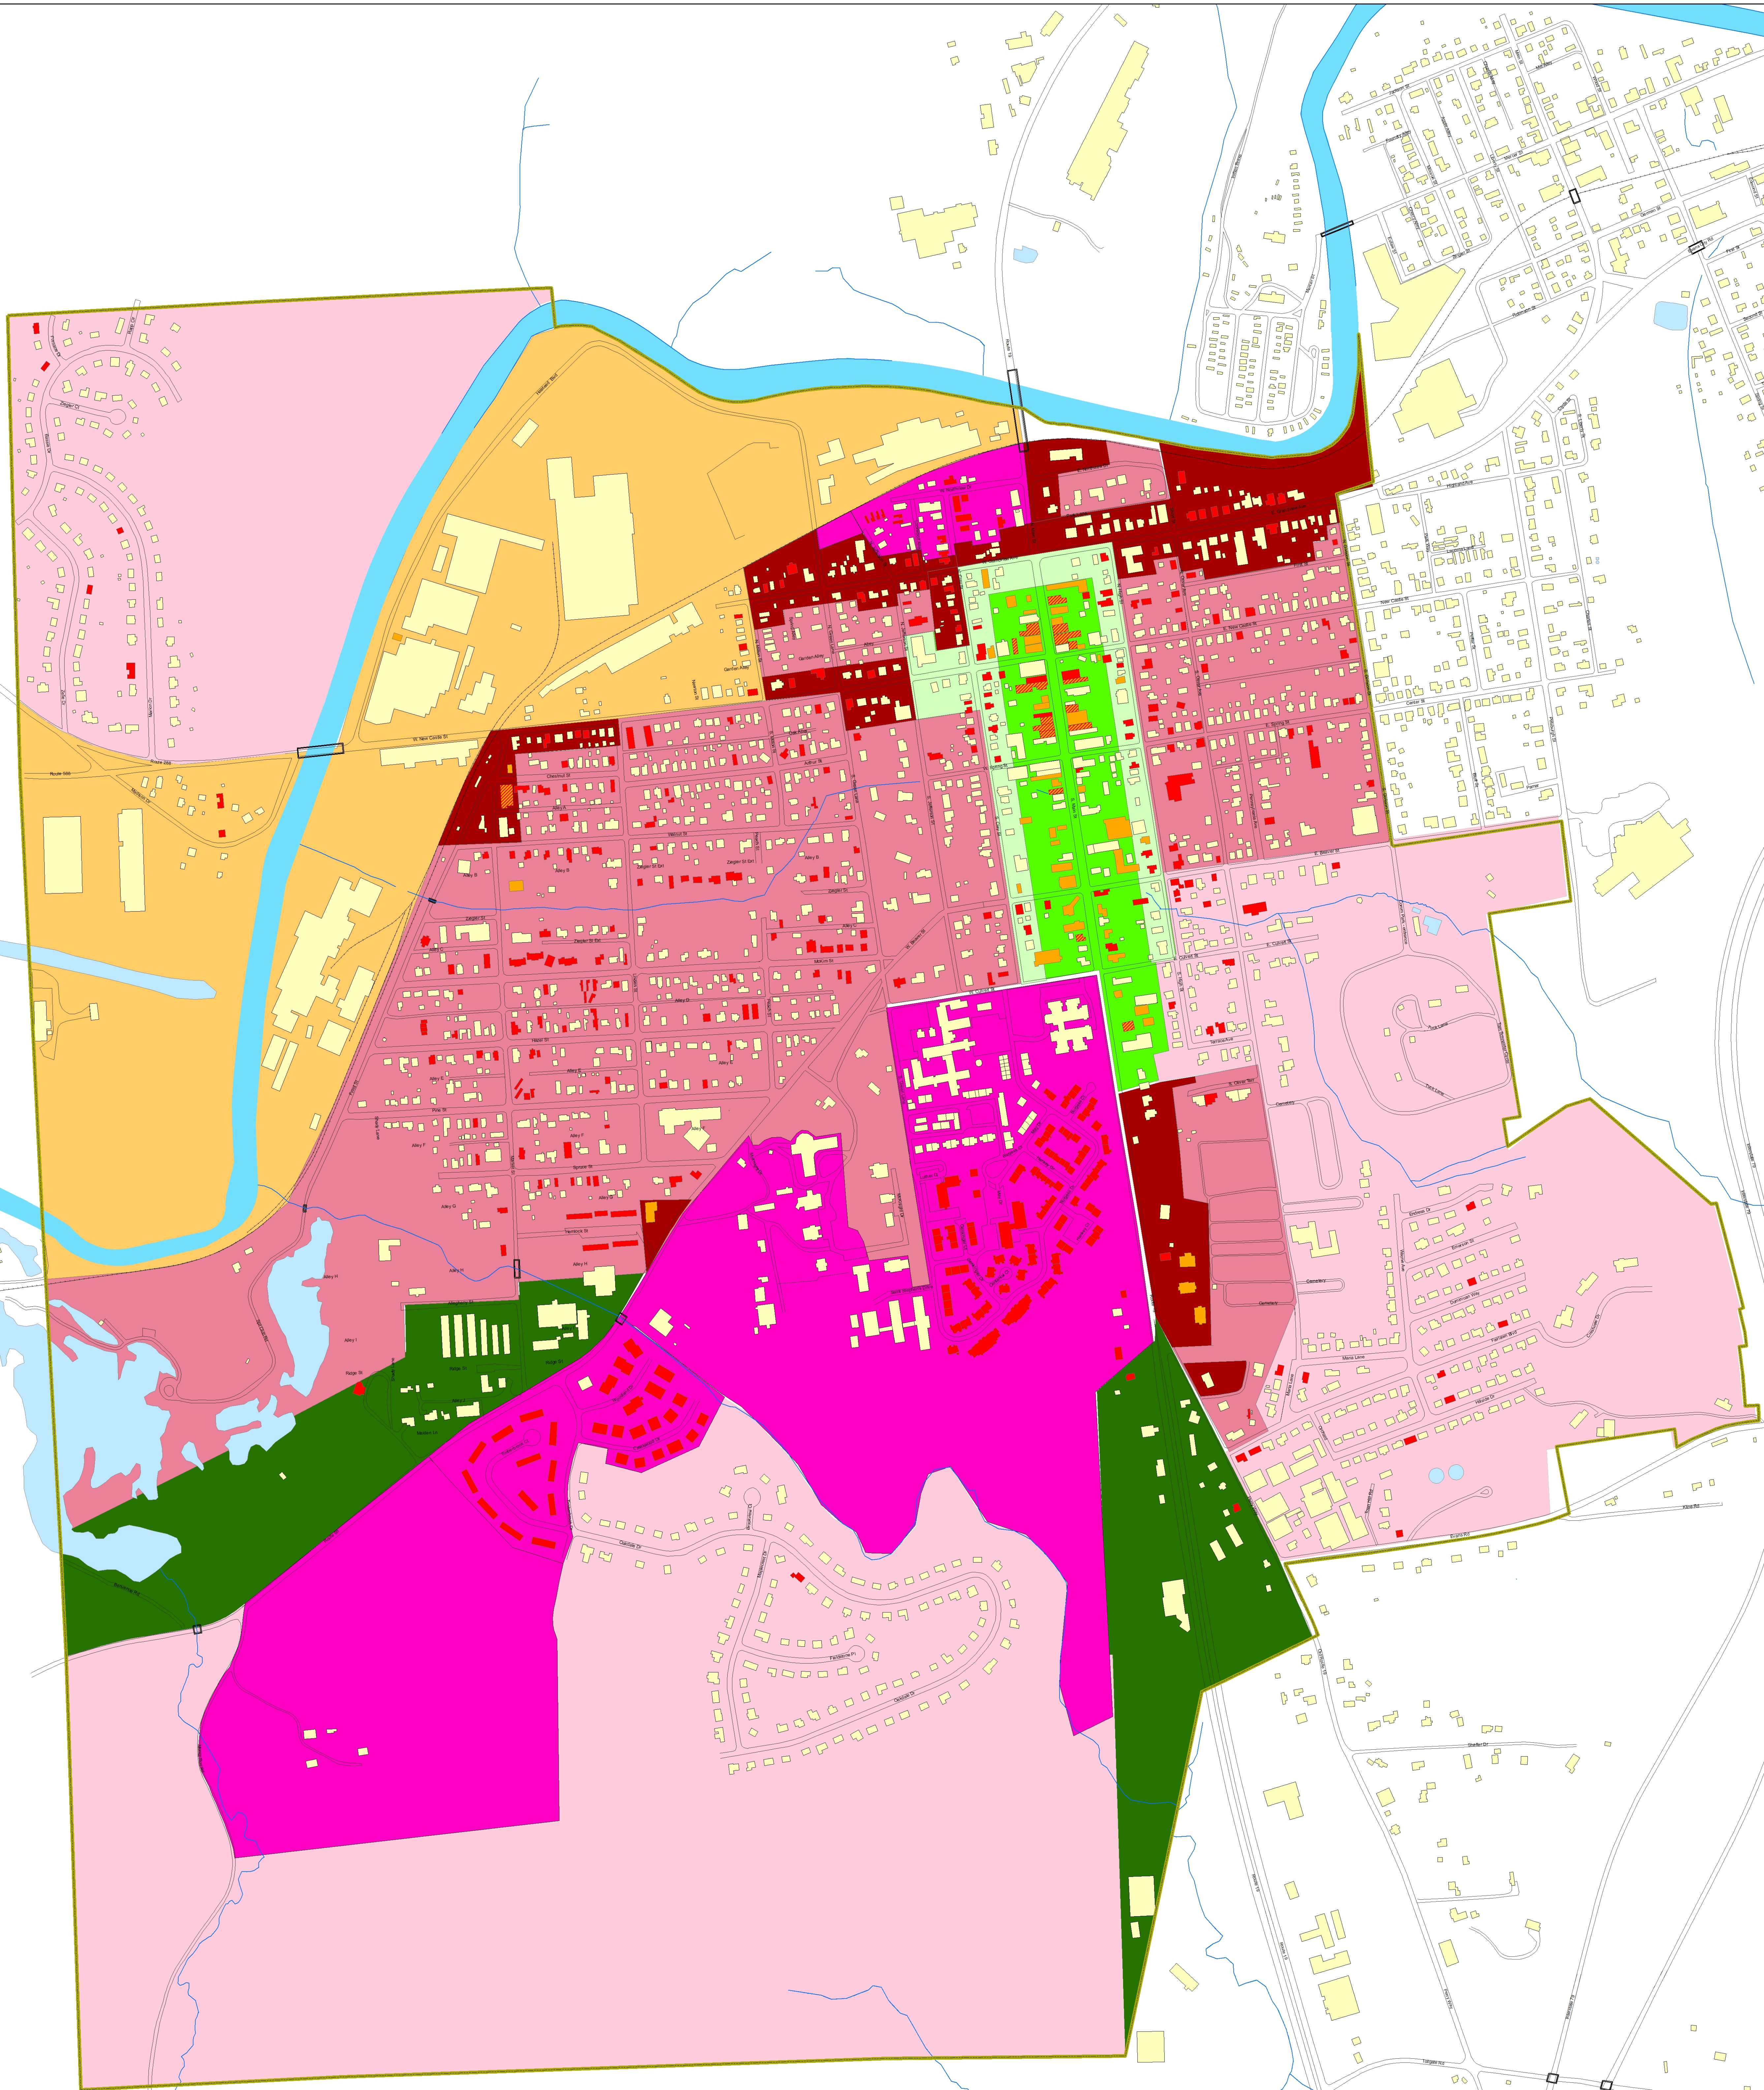

Zoning Map

Borough of Zelenople, PA

Geographic Information System

Purpose:

Zoning Overview

File Name: Zoning Map 17d

Drawn by: RER Date: 10/22/2014

Zoning	
	C1 Ov
	C1
	C3
	I
	R1
	R2
	R3
	R4/C2